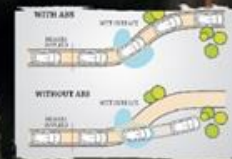

NEW-GEN ABS WITH MOTOR SPEED REGULATION SYSTEM